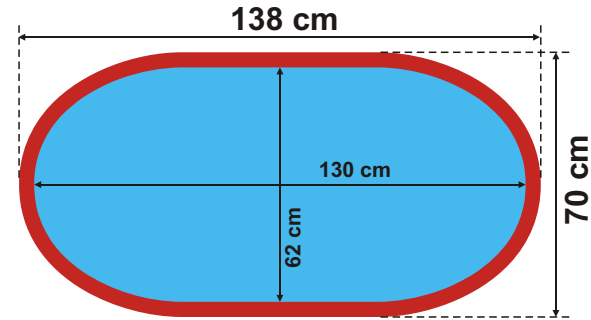

## SIZES

The templates include bleed.

Please take care to place important details of your graphic at least 5 cm from the edges of a template not to make them be printed on a hem line or a bleed.

What do the particular colours mean?

- bleed (this part will not be visible after finishing)
- visible part