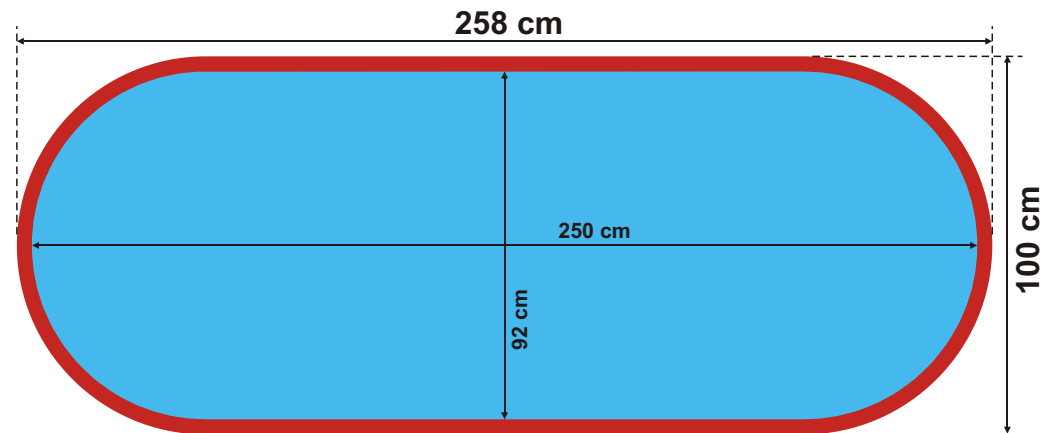

## SIZES

The templates include bleed.

Please take care to place important details of your graphic at least 5 cm from the edges of a template not to make them be printed on a hem line or a bleed.

What do the particular colours mean?

- bleed (this part will not be visible after finishing)
- visible part